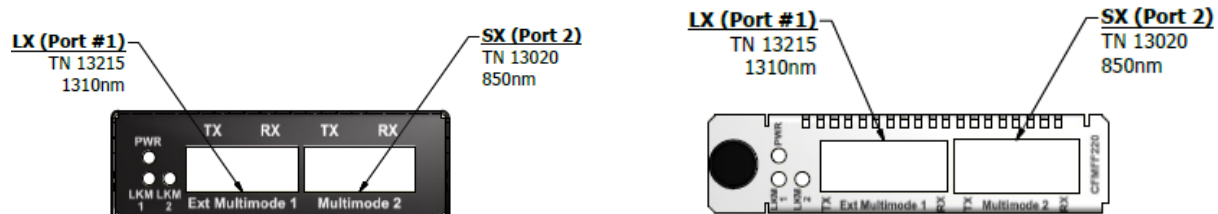

### Known Documentation Issues

- Change ports layout text and graphic per C140301 (see below).
- Remove the obsoleted "622 Mb/s cable speed" models for manual PNs 33173 and 33174.
- Replace the obsolete SPS-1872-SA and SPS-1872-PS with PN SPS-2460-SA and SPS-2460-PS for manual PN 33174.